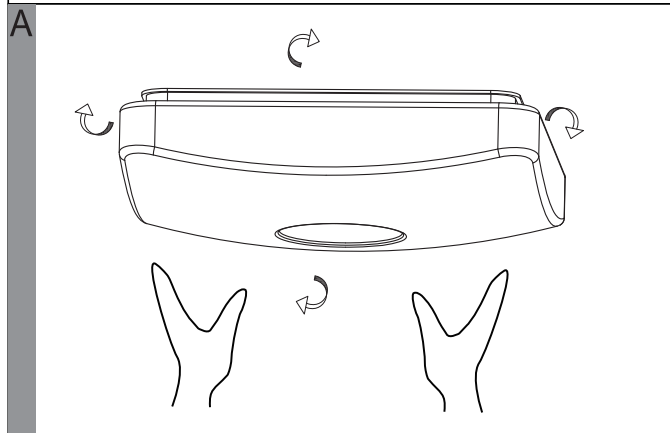

EGLO LED Ceiling Lamp

Art.-Nr.: 95974/95975

J

| | Higher Kevin | Higher lumen |
|------------------|--------------------------|--|
| Lower lumen | [*] [OFF] | OFF |
| Lower Kevin | [+] [ON] | ON |
| 10% of the lumen | [10%] [25%] [50%] [100%] | 100% of the lumen |
| 25% of the lumen | [D1] | 50% of the lumen |
| Bulb | [D2] | 3S constant pushing for memory current temperature |
| Candle | [RESET] | Back to original set |
| Snowflake | [Sun] | Sun |