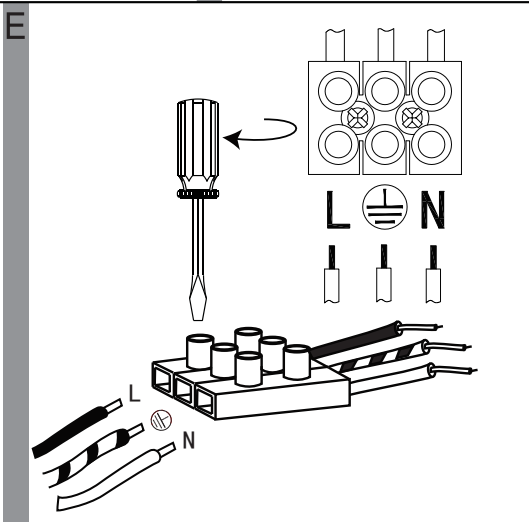

EGLO LED Ceiling Lamp

Art.-Nr.: 95974/95975

J

| | Higher Kevin | Higher lumen |
|------------------|--------------------------|--|
| Lower lumen | [*] [OFF] | OFF |
| Lower Kevin | [+] [ON] | ON |
| 10% of the lumen | [10%] [25%] [50%] [100%] | 100% of the lumen |
| 25% of the lumen | [D1] | 50% of the lumen |
| Bulb | [D2] | 3S constant pushing for memory current temperature |
| Candle | [RESET] | Back to original set |
| Snowflake | [Sun] | Sun |