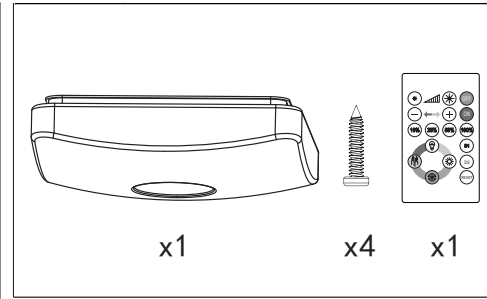

EGLO LED Ceiling Lamp

Art.-Nr.: 95974/95975

J

| | Higher Kevin | Higher lumen |
|------------------|--------------------------|--|
| Lower lumen | [*] [OFF] | OFF |
| Lower Kevin | [+] [ON] | ON |
| 10% of the lumen | [10%] [25%] [50%] [100%] | 100% of the lumen |
| 25% of the lumen | [D1] | 50% of the lumen |
| Bulb | [D2] | 3S constant pushing for memory current temperature |
| Candle | [RESET] | Back to original set |
| Snowflake | [Sun] | Sun |