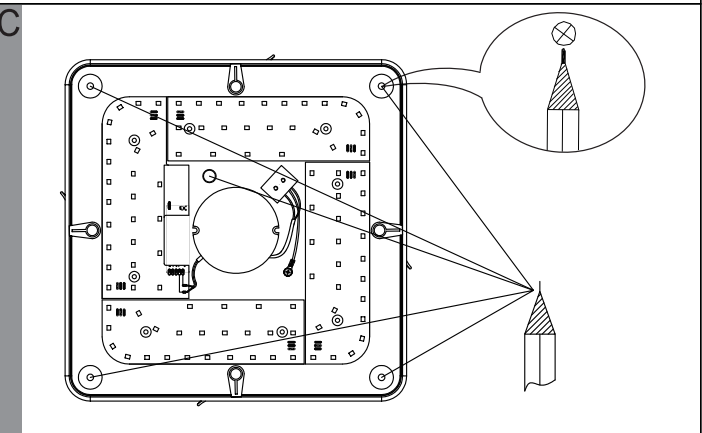

EGLO LED Ceiling Lamp

Art.-Nr.: 95974/95975

J

| | Higher Kevin | Higher lumen |
|------------------|--------------------------|--|
| Lower lumen | [*] [OFF] | OFF |
| Lower Kevin | [+] [ON] | ON |
| 10% of the lumen | [10%] [25%] [50%] [100%] | 100% of the lumen |
| 25% of the lumen | [D1] | 50% of the lumen |
| Bulb | [D2] | 3S constant pushing for memory current temperature |
| Candle | [RESET] | Back to original set |
| Snowflake | [Sun] | Sun |