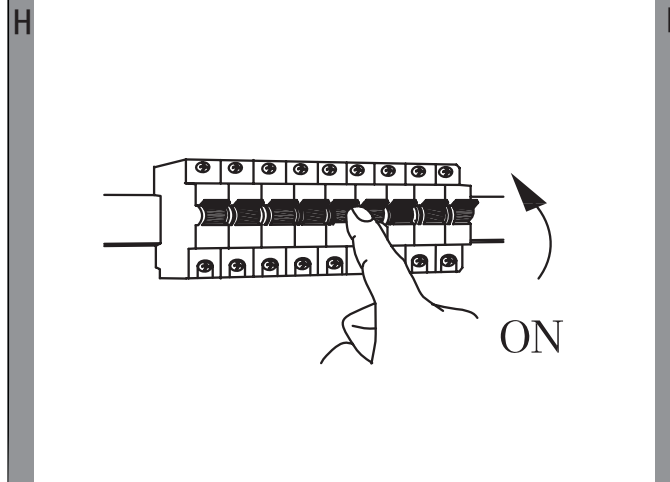

EGLO LED Ceiling Lamp

Art.-Nr.: 95974/95975

J

| | Higher Kevin | Higher lumen |
|------------------|--------------------------|--|
| Lower lumen | [*] [OFF] | OFF |
| Lower Kevin | [+] [ON] | ON |
| 10% of the lumen | [10%] [25%] [50%] [100%] | 100% of the lumen |
| 25% of the lumen | [D1] | 50% of the lumen |
| Bulb | [D2] | 3S constant pushing for memory current temperature |
| Candle | [RESET] | Back to original set |
| Snowflake | [Sun] | Sun |