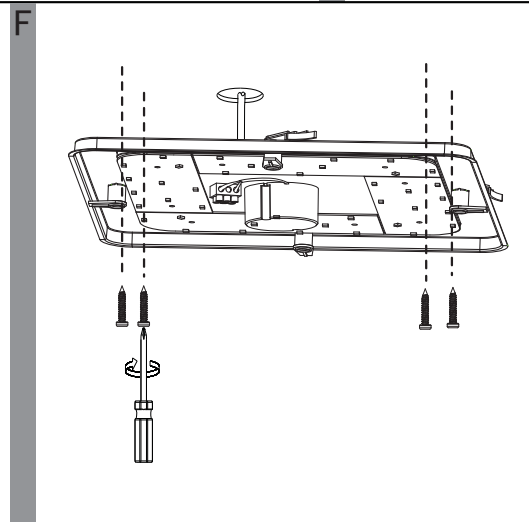

EGLO LED Ceiling Lamp

Art.-Nr.: 95974/95975

J

| | Higher Kevin | Higher lumen |
|------------------|--------------------------|--|
| Lower lumen | [*] [OFF] | OFF |
| Lower Kevin | [+] [ON] | ON |
| 10% of the lumen | [10%] [25%] [50%] [100%] | 100% of the lumen |
| 25% of the lumen | [D1] | 50% of the lumen |
| Bulb | [D2] | 3S constant pushing for memory current temperature |
| Candle | [RESET] | Back to original set |
| Snowflake | [Sun] | Sun |