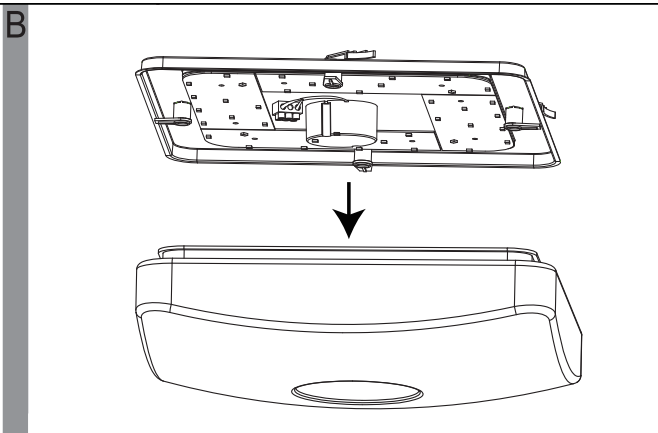

EGLO LED Ceiling Lamp

Art.-Nr.: 95974/95975

J

| | Higher Kevin | Higher lumen |
|------------------|--------------------------|--|
| Lower lumen | [*] [OFF] | OFF |
| Lower Kevin | [+] [ON] | ON |
| 10% of the lumen | [10%] [25%] [50%] [100%] | 100% of the lumen |
| 25% of the lumen | [D1] | 50% of the lumen |
| Bulb | [D2] | 3S constant pushing for memory current temperature |
| Candle | [RESET] | Back to original set |
| Snowflake | [Sun] | Sun |