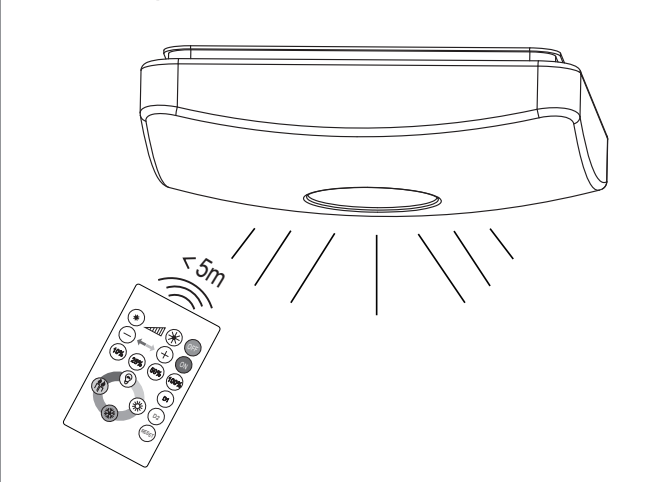

EGLO LED Ceiling Lamp

Art.-Nr.: 95974/95975

J

| | Higher Kevin | Higher lumen |
|------------------|--------------------------|--|
| Lower lumen | [*] [OFF] | OFF |
| Lower Kevin | [+] [ON] | ON |
| 10% of the lumen | [10%] [25%] [50%] [100%] | 100% of the lumen |
| 25% of the lumen | [D1] | 50% of the lumen |
| Bulb | [D2] | 3S constant pushing for memory current temperature |
| Candle | [RESET] | Back to original set |
| Snowflake | [Sun] | Sun |