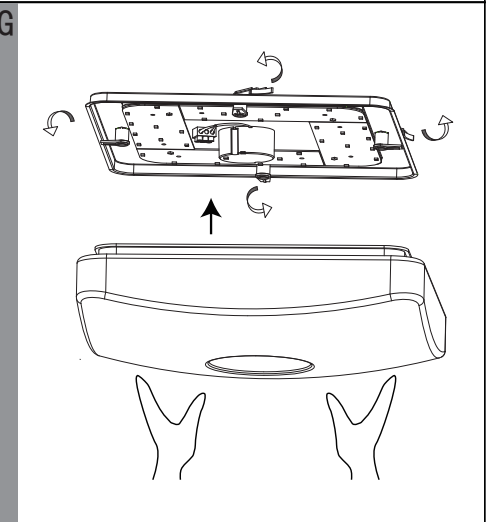

EGLO LED Ceiling Lamp

Art.-Nr.: 95974/95975

J

| | Higher Kevin | Higher lumen |
|------------------|--------------------------|--|
| Lower lumen | [*] [OFF] | OFF |
| Lower Kevin | [+] [ON] | ON |
| 10% of the lumen | [10%] [25%] [50%] [100%] | 100% of the lumen |
| 25% of the lumen | [D1] | 50% of the lumen |
| Bulb | [D2] | 3S constant pushing for memory current temperature |
| Candle | [RESET] | Back to original set |
| Snowflake | [Sun] | Sun |